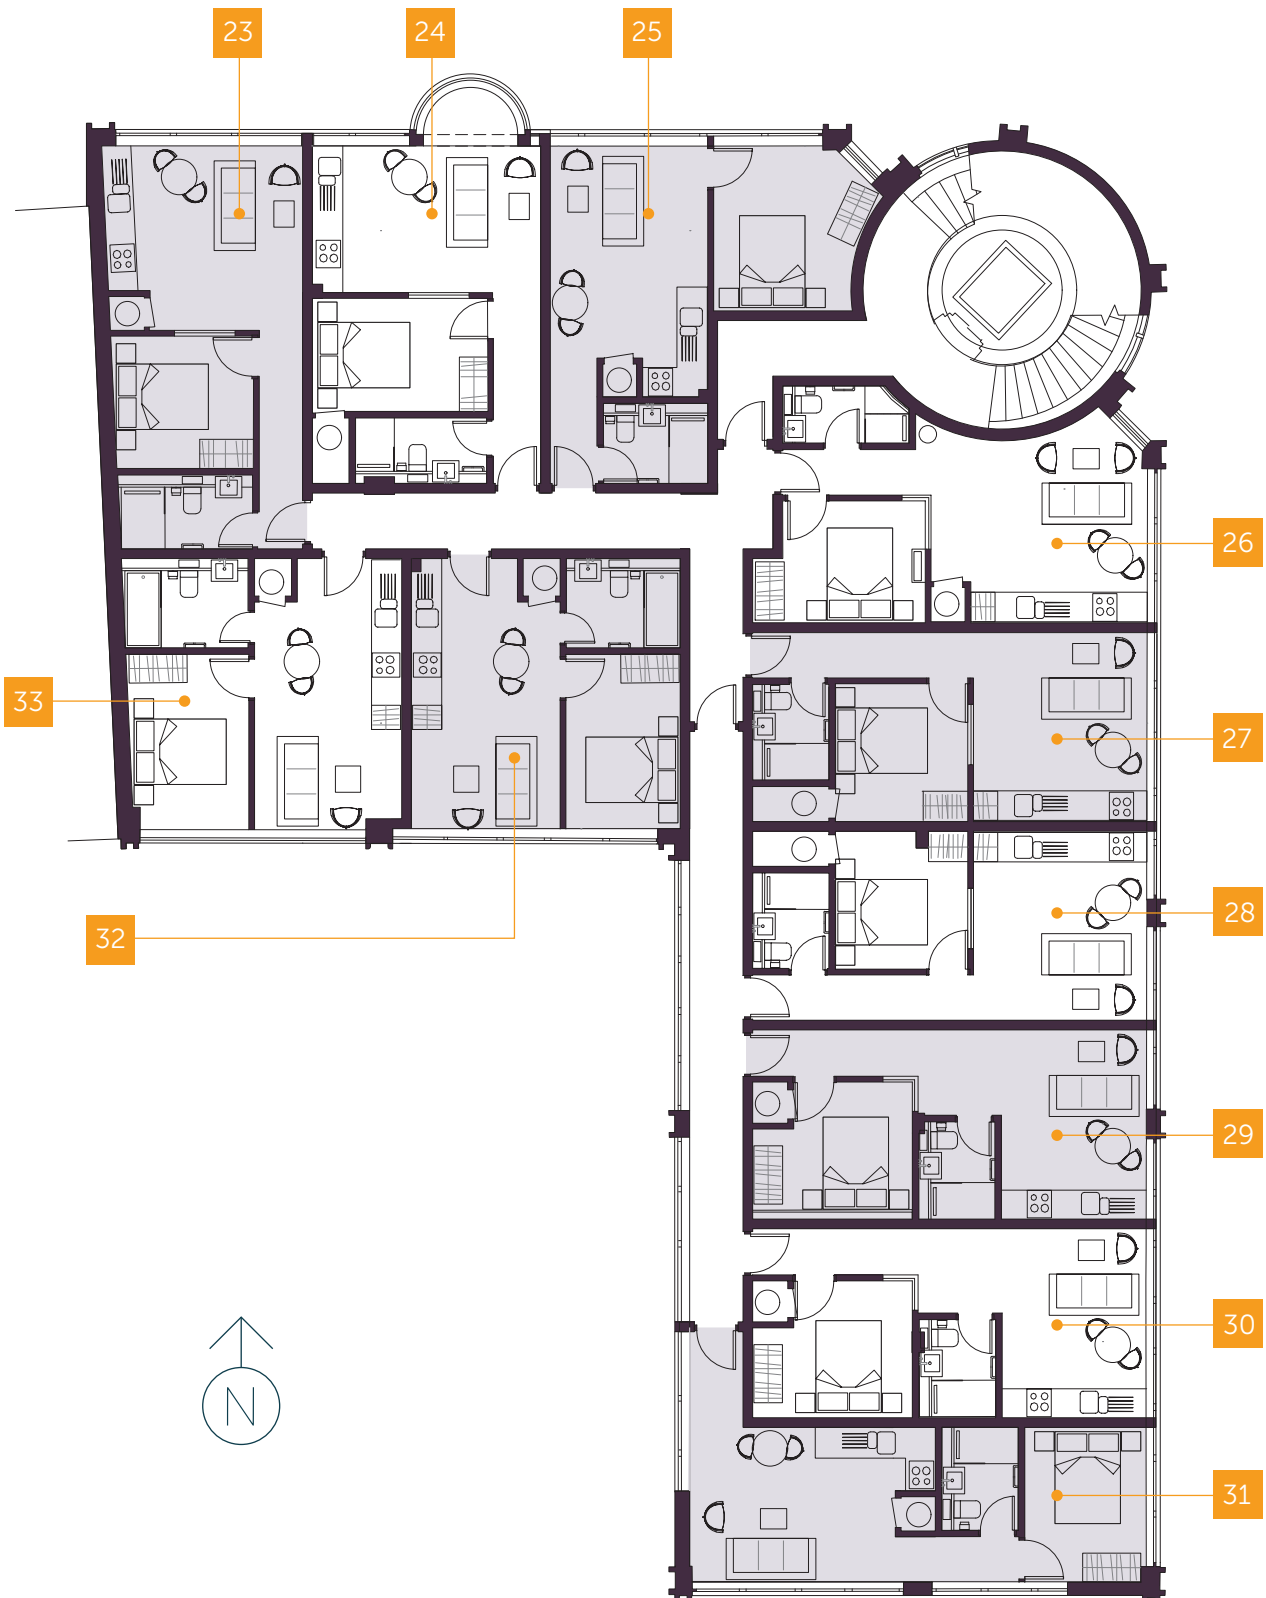

Apartment 17

Living area 3580 x 3900 (11' 9" x 12' 9")
Bedroom 2720 x 2845 (8' 11" x 9' 4")

Apartment 18

Living area 3000 x 3895 (9' 10" x 12' 9")
Bedroom 3290 x 2630 (10' 9" x 8' 7")

Apartment 19

Living area 3000 x 3895 (9' 10" x 12' 9")
Bedroom 3290 x 2825 (10' 9" x 9' 3")

Apartment 20

Living area 3195 x 4245 (10' 6" x 13' 11")
Bedroom 2510 x 3170 (8' 3" x 10' 5")

Apartment 21

Living area 3065 x 5570 (10' 1" x 18' 3")
Bedroom 2360 x 3590 (7' 9" x 11' 9")

Apartment 22

Living area 3035 x 5570 (9' 11" x 18' 3")
Bedroom 2455 x 3590 (8' 1" x 11' 9")

SECOND FLOOR

APARTMENTS 23 - 33

SECOND FLOOR

DIMENSIONS

Apartment 23

Living area 3995 x 3805 (13' 1" x 12' 6")
Bedroom 2730 x 2865 (8' 11" x 9' 5")

Apartment 24

Living area 3020 x 4700 (9' 11" x 15' 5")
Bedroom 2335 x 3610 (7' 8" x 11' 10")

Apartment 25

Living area 4375 x 3250 (14' 4" x 10' 8")
Bedroom 2930 x 3300 (9' 7" x 10' 10")

Apartment 26

Living area 4465 x 3745 (14' 8" x 12' 3")
Bedroom 2940 x 2515 (9' 8" x 8' 3")

Apartment 27

Living area 3580 x 3900 (11' 9" x 12' 9")
Bedroom 2720 x 2845 (8' 11" x 9' 4")