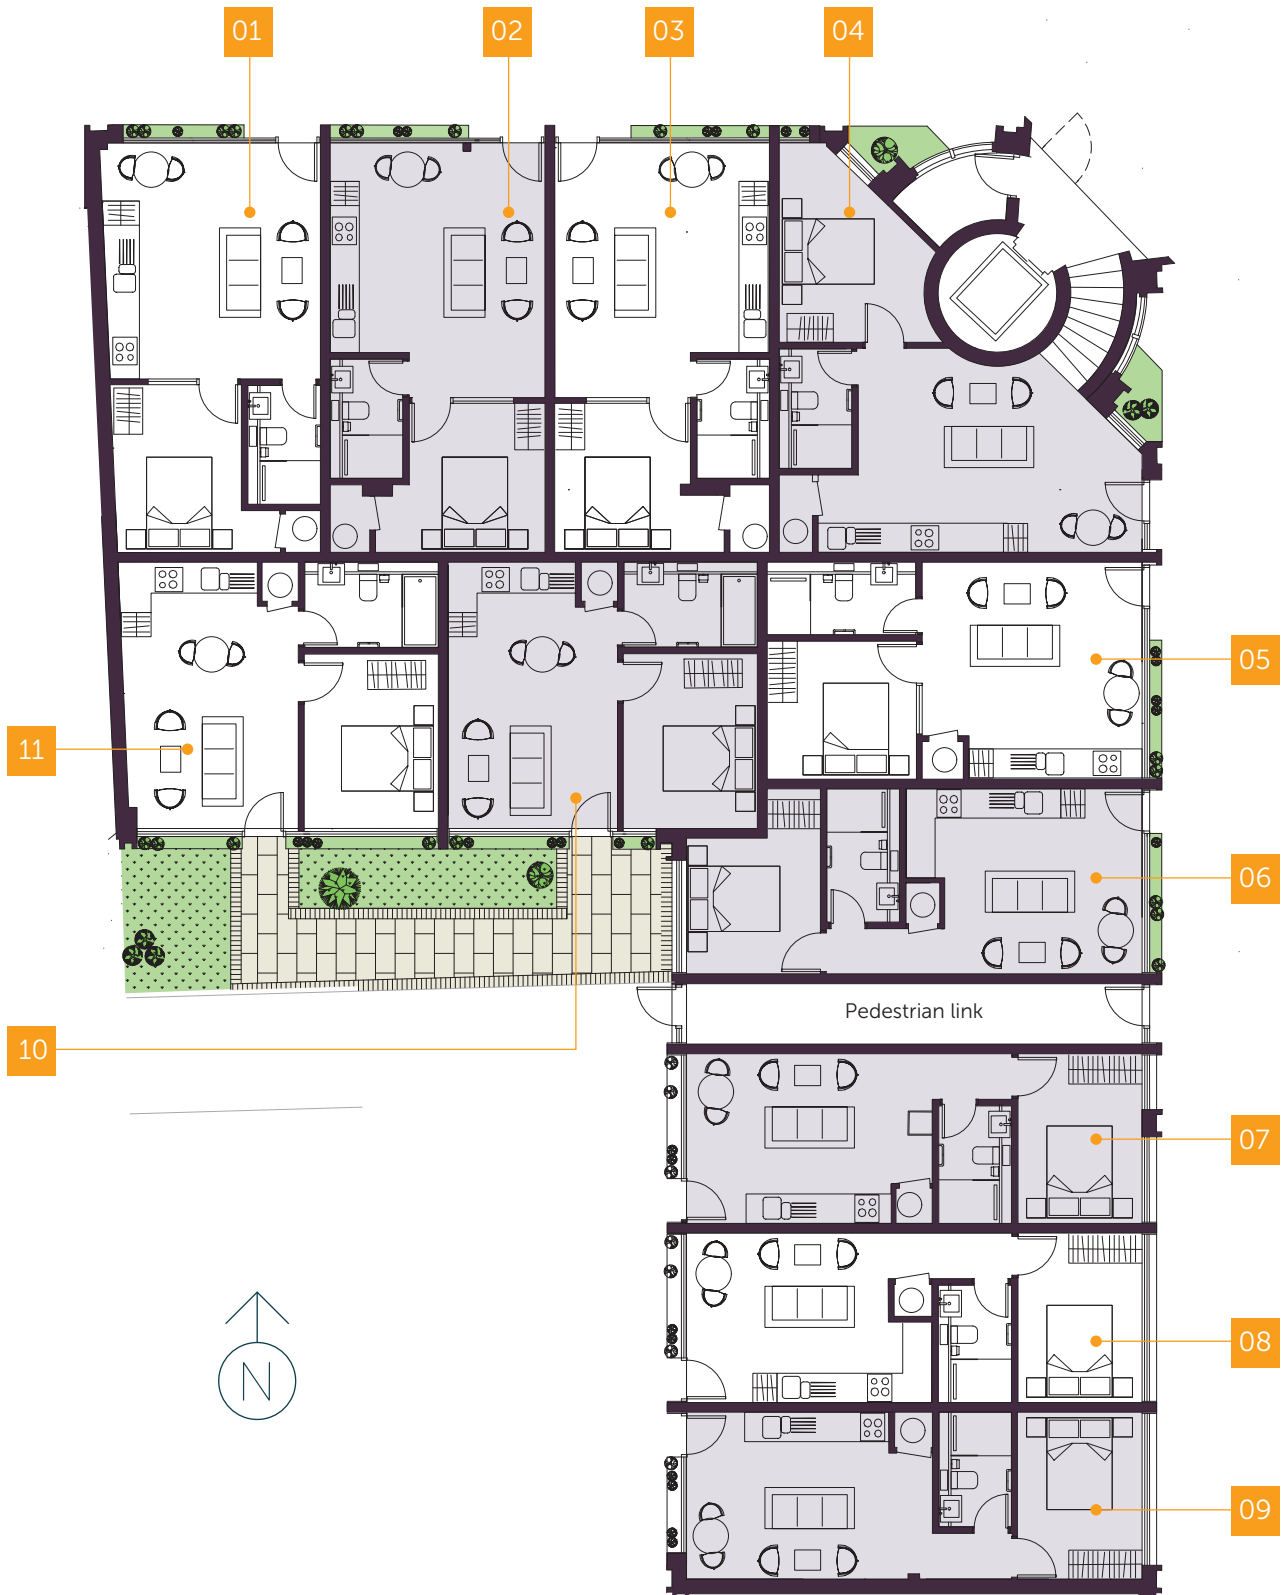

GROUND FLOOR

APARTMENTS 1 - 11

GROUND FLOOR

DIMENSIONS

Apartment 01

Living area 4880 x 4155 (14' 9" x 15' 8")
Bedroom 2620 x 3465 (8' 7" x 11' 4")

Apartment 02

Living area 5205 x 4440 (17' 1" x 14' 7")
Bedroom 5205 x 4440 (17' 1" x 14' 7")

Apartment 03

Living area 5205 x 4440 (17' 1" x 14' 7")
Bedroom 3050 x 2805 (10' x 9' 2")

Apartment 04

Living area 5870 x 3845 (19' 3" x 12' 7")
Bedroom 3000 x 4065 (9' 10" x 13' 4")

Apartment 05

Living area 4545 x 4465 (14' 11" x 14' 8")
Bedroom 3085 x 2850 (10' 1" x 9' 4")

Apartment 06

Living area 4085 x 3830 (13' 5" x 12' 7")
Bedroom 2765 x 2805 (9' 1" x 9' 2")

Apartment 07

Living area 3510 x 4235 (11' 6" x 13' 11")
Bedroom 2565 x 3510 (8' 5" x 11' 6")

Apartment 08

Living area 3510 x 4235 (11' 6" x 13' 11")
Bedroom 2565 x 3510 (8' 5" x 11' 6")

FIRST FLOOR

APARTMENTS 12 - 22

FIRST FLOOR

DIMENSIONS

Apartment 12

Living area 3995 x 3805 (13' 1" x 12' 6")
Bedroom 2730 x 2865 (8' 11" x 9' 5")

Apartment 13

Living area 3020 x 4700 (9' 11" x 15' 5")
Bedroom 2335 x 3610 (7' 8" x 11' 10")