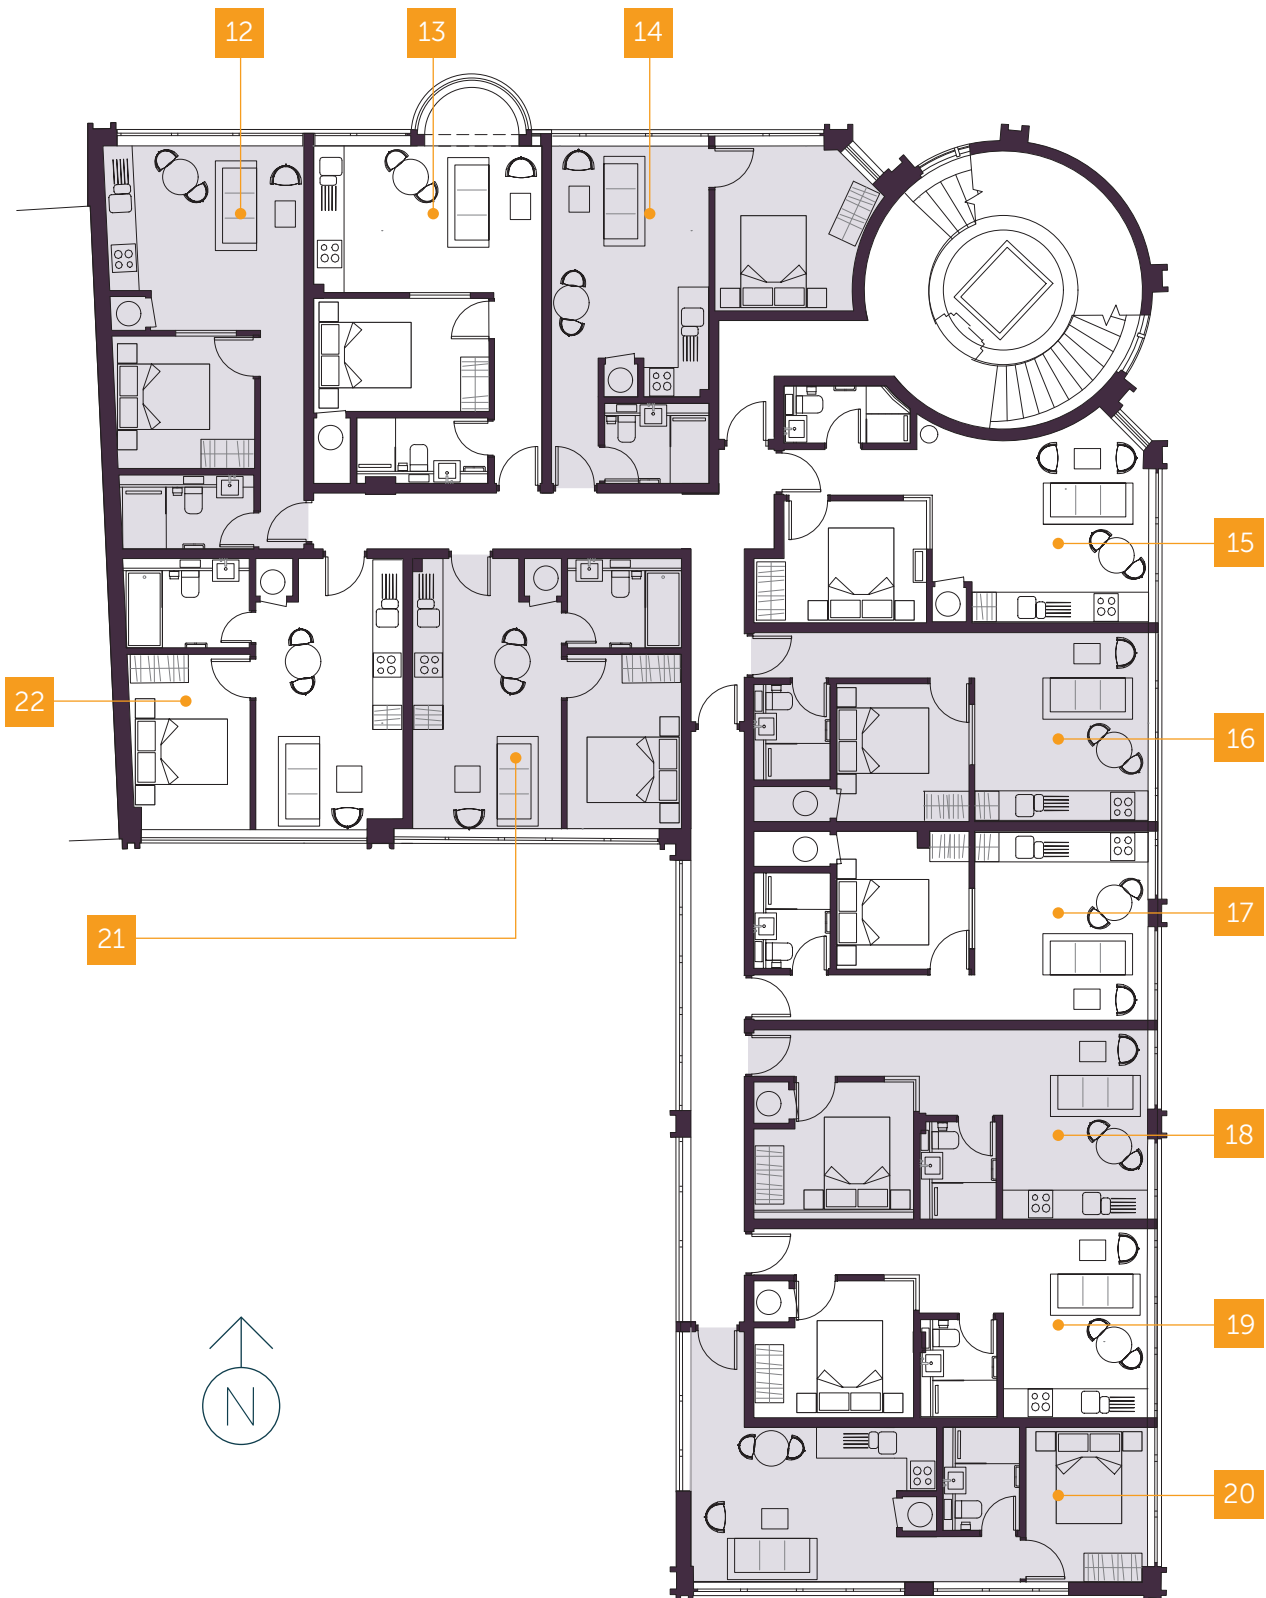

GROUND FLOOR

APARTMENTS 1 - 11

GROUND FLOOR

DIMENSIONS

Apartment 01

Living area 4880 x 4155 (14' 9" x 15' 8")
Bedroom 2620 x 3465 (8' 7" x 11' 4")

Apartment 02

Living area 5205 x 4440 (17' 1" x 14' 7")
Bedroom 5205 x 4440 (17' 1" x 14' 7")

Apartment 06

Living area 4085 x 3830 (13' 5" x 12' 7")
Bedroom 2765 x 2805 (9' 1" x 9' 2")

Apartment 07

Living area 3510 x 4235 (11' 6" x 13' 11")
Bedroom 2565 x 3510 (8' 5" x 11' 6")

Apartment 08

Living area 3510 x 4235 (11' 6" x 13' 11")
Bedroom 2565 x 3510 (8' 5" x 11' 6")

Apartment 09

Living area 3455 x 5085 (11' 4" x 16' 8")
Bedroom 2580 x 3455 (8' 6" x 11' 4")

Apartment 10

Living area 5515 x 3505 (18' 1" x 11' 6")
Bedroom 2775 x 3620 (9' 1" x 11' 10")

Apartment 11

Living area 5515 x 3570 (18' 1" x 11' 8")
Bedroom 2775 x 3620 (9' 1" x 11' 10")

FIRST FLOOR

APARTMENTS 12 - 22

FIRST FLOOR

DIMENSIONS

Apartment 12

Living area 3995 x 3805 (13' 1" x 12' 6")
Bedroom 2730 x 2865 (8' 11" x 9' 5")

Apartment 13

Living area 3020 x 4700 (9' 11" x 15' 5")
Bedroom 2335 x 3610 (7' 8" x 11' 10")